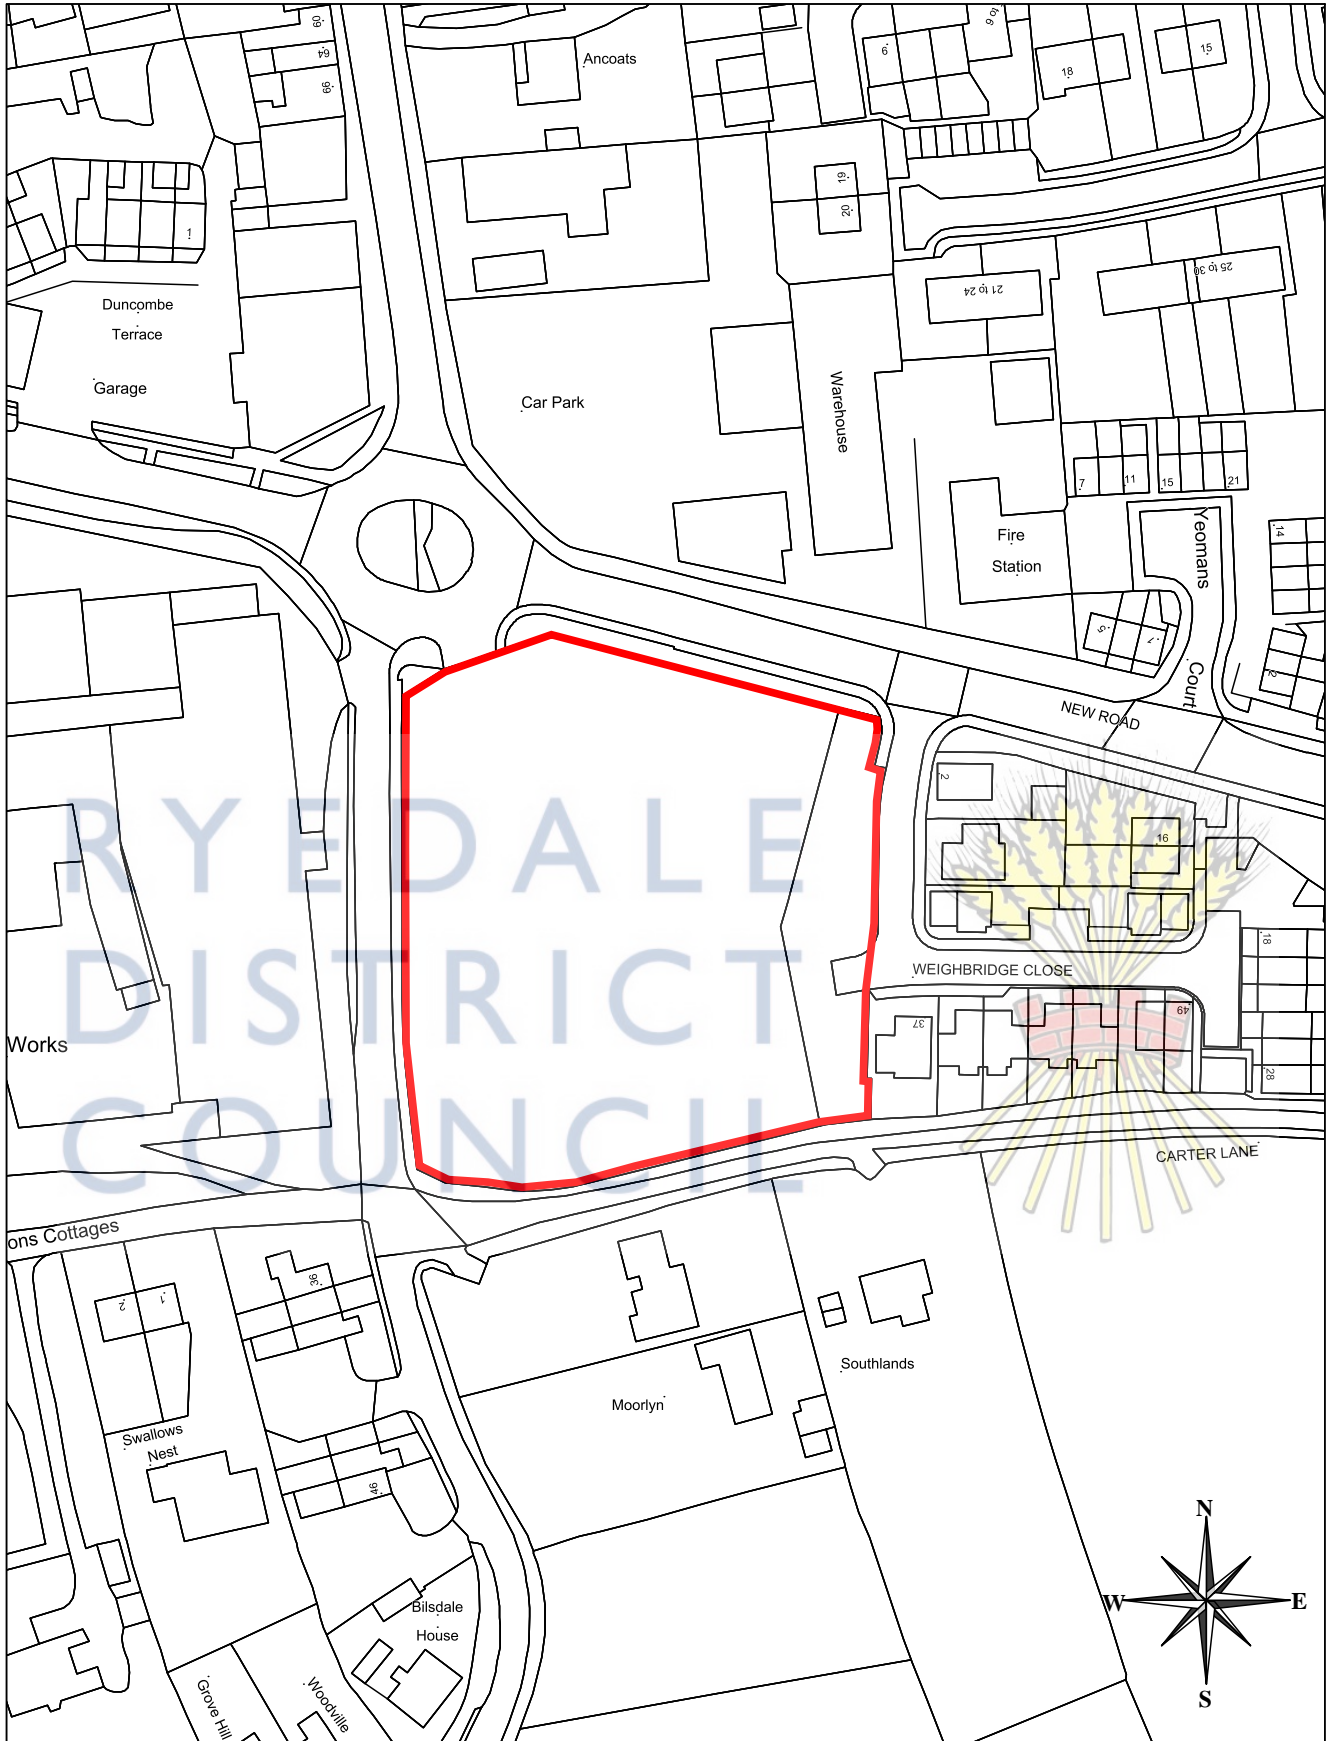

Russells, New Road, Kirkbymoorside

Scale: 1:1250

Ryedale District Council
Ryedale House
Malton
North Yorkshire
YO17 7HH
Tel: (01653) 600666
Fax (01653) 696801
Email: enquiries@ryedale.gov.uk
Website: www.ryedale.gov.uk