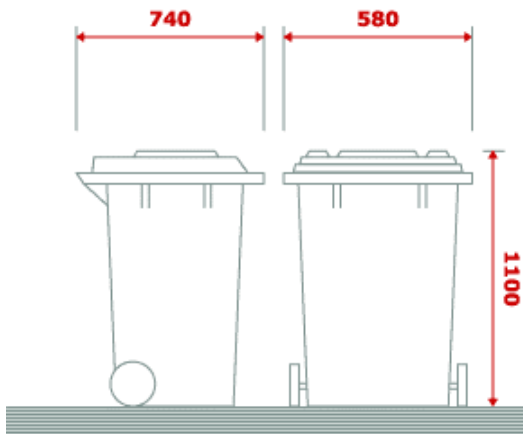

### Trade Waste Bins

The following information describes the dimensions of the various wheeled bins offered to trade waste customers by Ryedale District Council.

#### 140 litre container

#### 240 litre container

#### 360 litre container

660 litre container

1100 litre container

Bag Equivalents

- 140 ltr container = 2 bags
- 240 ltr container = 4 bags
- 360 ltr container = 6 bags
- 660 ltr container = 11 bags
- 1100 ltr container = 18 bags