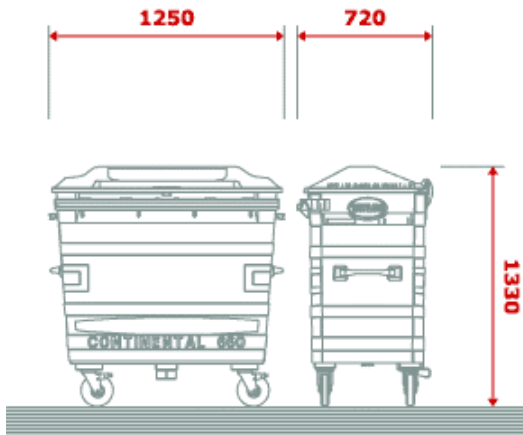

### Trade Waste Bins

The following information describes the dimensions of the various wheeled bins offered to trade waste customers by Ryedale District Council.

#### 140 litre container

#### 240 litre container

#### 360 litre container

660 litre container

1100 litre container

Bag Equivalents

- 140 ltr container = 2 bags
- 240 ltr container = 4 bags
- 360 ltr container = 6 bags
- 660 ltr container = 11 bags
- 1100 ltr container = 18 bags