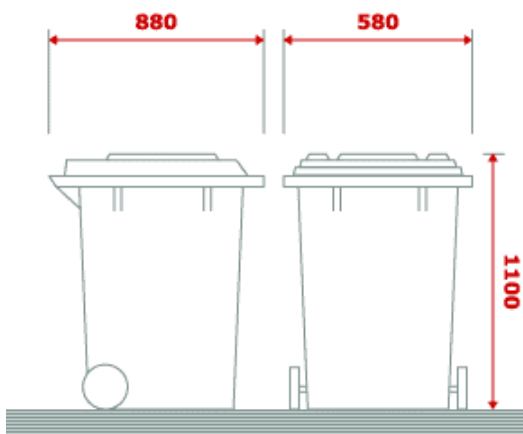

### Trade Waste Bins

The following information describes the dimensions of the various wheeled bins offered to trade waste customers by Ryedale District Council.

#### 140 litre container

#### 240 litre container

#### 360 litre container

660 litre container

1100 litre container

Bag Equivalents

- 140 ltr container = 2 bags
- 240 ltr container = 4 bags
- 360 ltr container = 6 bags
- 660 ltr container = 11 bags
- 1100 ltr container = 18 bags