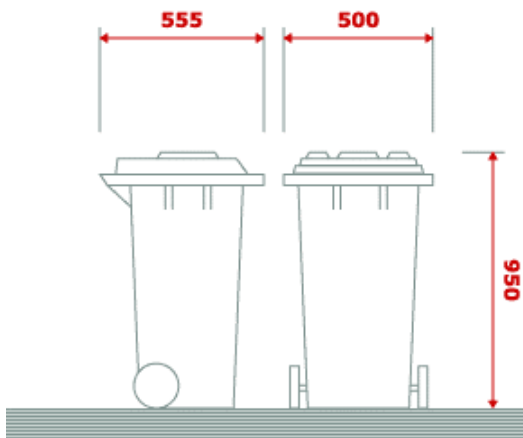

### Trade Waste Bins

The following information describes the dimensions of the various wheeled bins offered to trade waste customers by Ryedale District Council.

#### 140 litre container

#### 240 litre container

#### 360 litre container

660 litre container

1100 litre container

Bag Equivalents

- 140 ltr container = 2 bags
- 240 ltr container = 4 bags
- 360 ltr container = 6 bags
- 660 ltr container = 11 bags
- 1100 ltr container = 18 bags